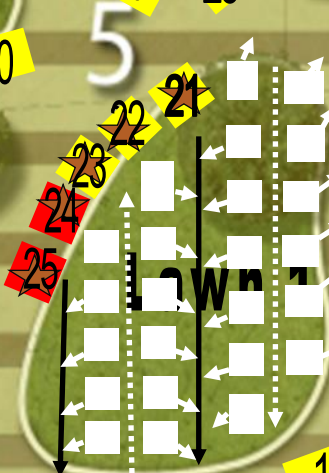

GEORGE STREET

**EVACUATION POINT**

**EVACUATION POINT**

GEORGE STREET  
Gardens

Gardens

Ponies

Animal Nursery

**KIDS ZONE**

JUNIOR INFLATABLE  
4 X 4

8 YEARS +  
INFLATABLE  
5 X 5

SHARED ROAD  
FOOTPATH

BAR

- ★ 10
- 9
- 8
- ★ 7
- 6
- 5
- 4
- 3
- 2
- 1

**HELLFIRE ALLEY**

One way

new end

TOILET RETURN  
**EXIT**  
TOILET ACCESS

**EVACUATION POINT**

Media Wall

MOTORCYCLE display

STAGE

**GATE 2**

SAFE QUEUING  
on Kent Street footpath

**GATE 1**

SAFE QUEUING  
on James Street footpath

JAMES STREET

KENT STREET

**MAP LEGEND**

- EVENT BOUNDARY
- PORTALOOS
- TOILETS
- FIRST AID POST
- FESTIVAL ADMIN AREA
- FOOD OR DRINK STALLS
- COUNCIL BENCHES
- SECURITY